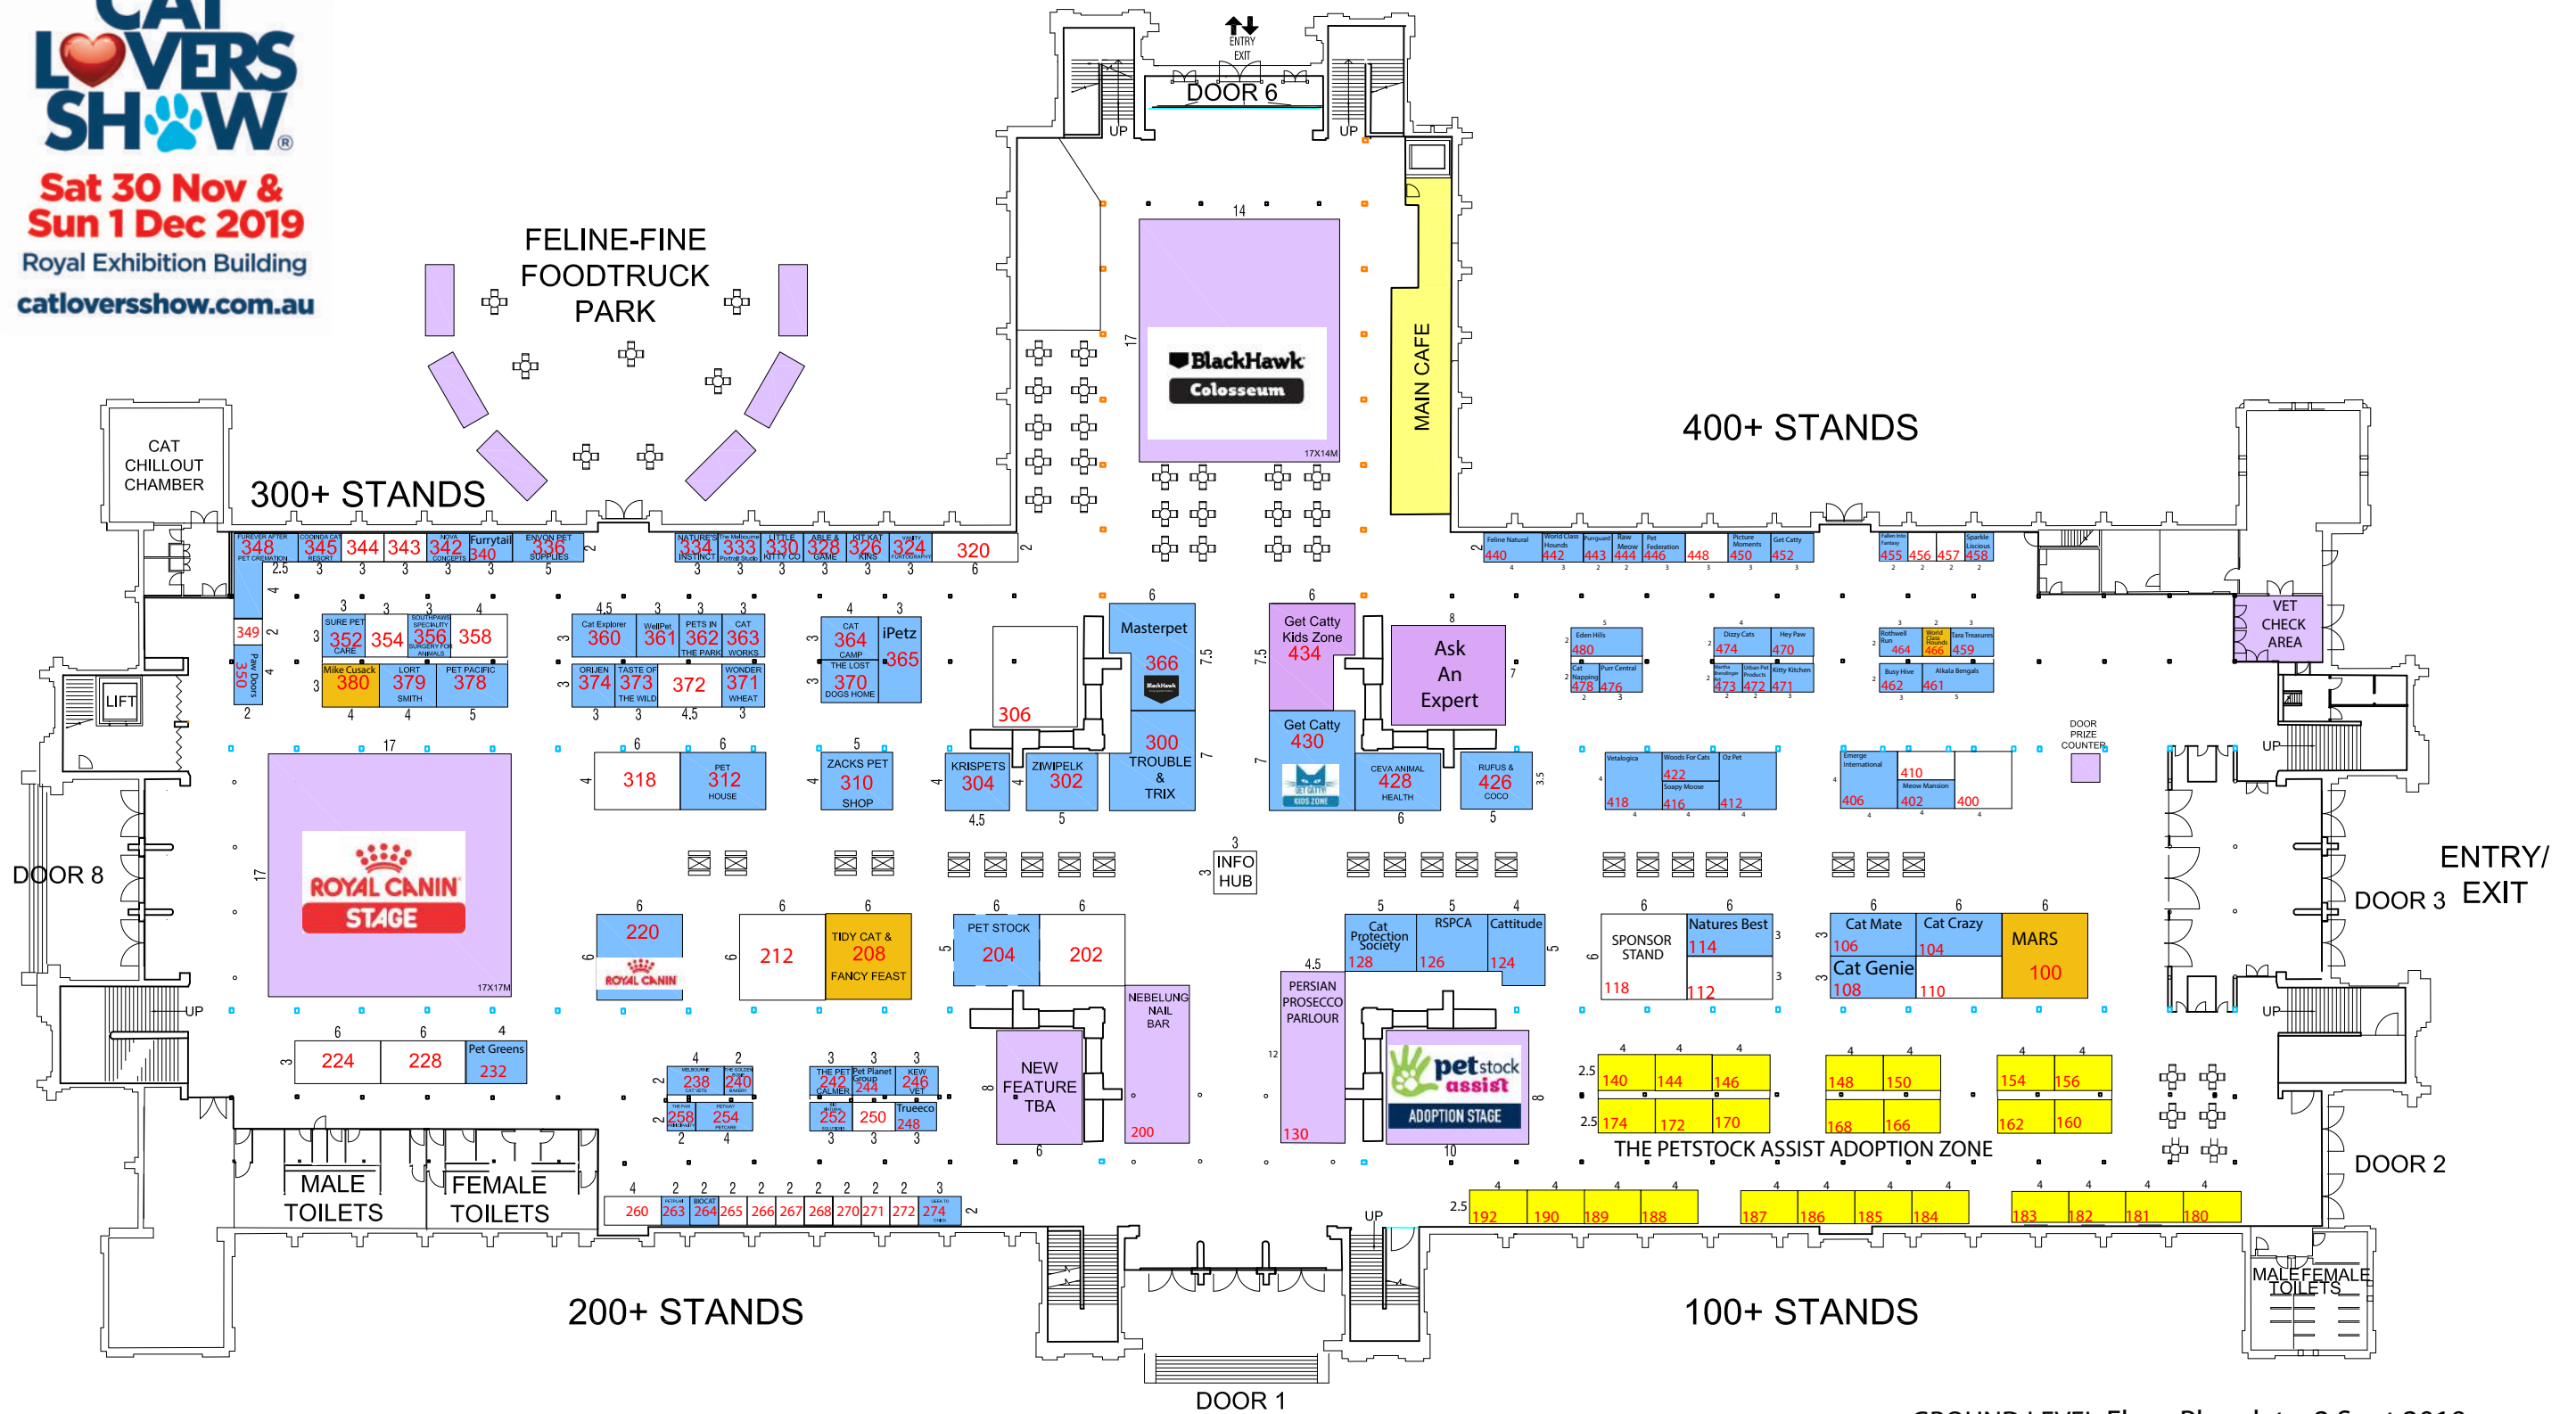

Sat 30 Nov &
Sun 1 Dec 2019

Royal Exhibition Building
catloversshow.com.au

GROUND LEVEL: Floor Plan date: 2 Sept 2019

ORGANISED BY:

EVENT
MANAGEMENT
INTERNATIONAL

Telephone: +61 3 9696 9961
Website: www.eventmi.com.au

PLAN SUBJECT TO CHANGE IN THE BEST INTERESTS OF THE SHOW AT THE ORGANISER'S DISCRETION

LEGEND

- Breed Clubs
- Feature Areas
- Adoption Stands
- Stand Sold
- Stand On Hold

■ Please note pillar locations when booking stand

2019 SPONSORS & PARTNERS

GALLERY LEVEL Floor Plan date: 2 Sept 2019

ORGANISED BY:

EVENT
MANAGEMENT
INTERNATIONAL

Telephone: +61 3 9696 9961
Website: www.eventmi.com.au

2019 STAND PRICES Rate \$380 per square metre plus GST

PLAN SUBJECT TO CHANGE IN THE BEST INTERESTS OF THE SHOW AT THE ORGANISER'S DISCRETION

LEGEND

- Breed Clubs
- Feature Areas
- Adoption Stands
- Stand Sold
- Stand On Hold

 Please note pillar locations when booking stand