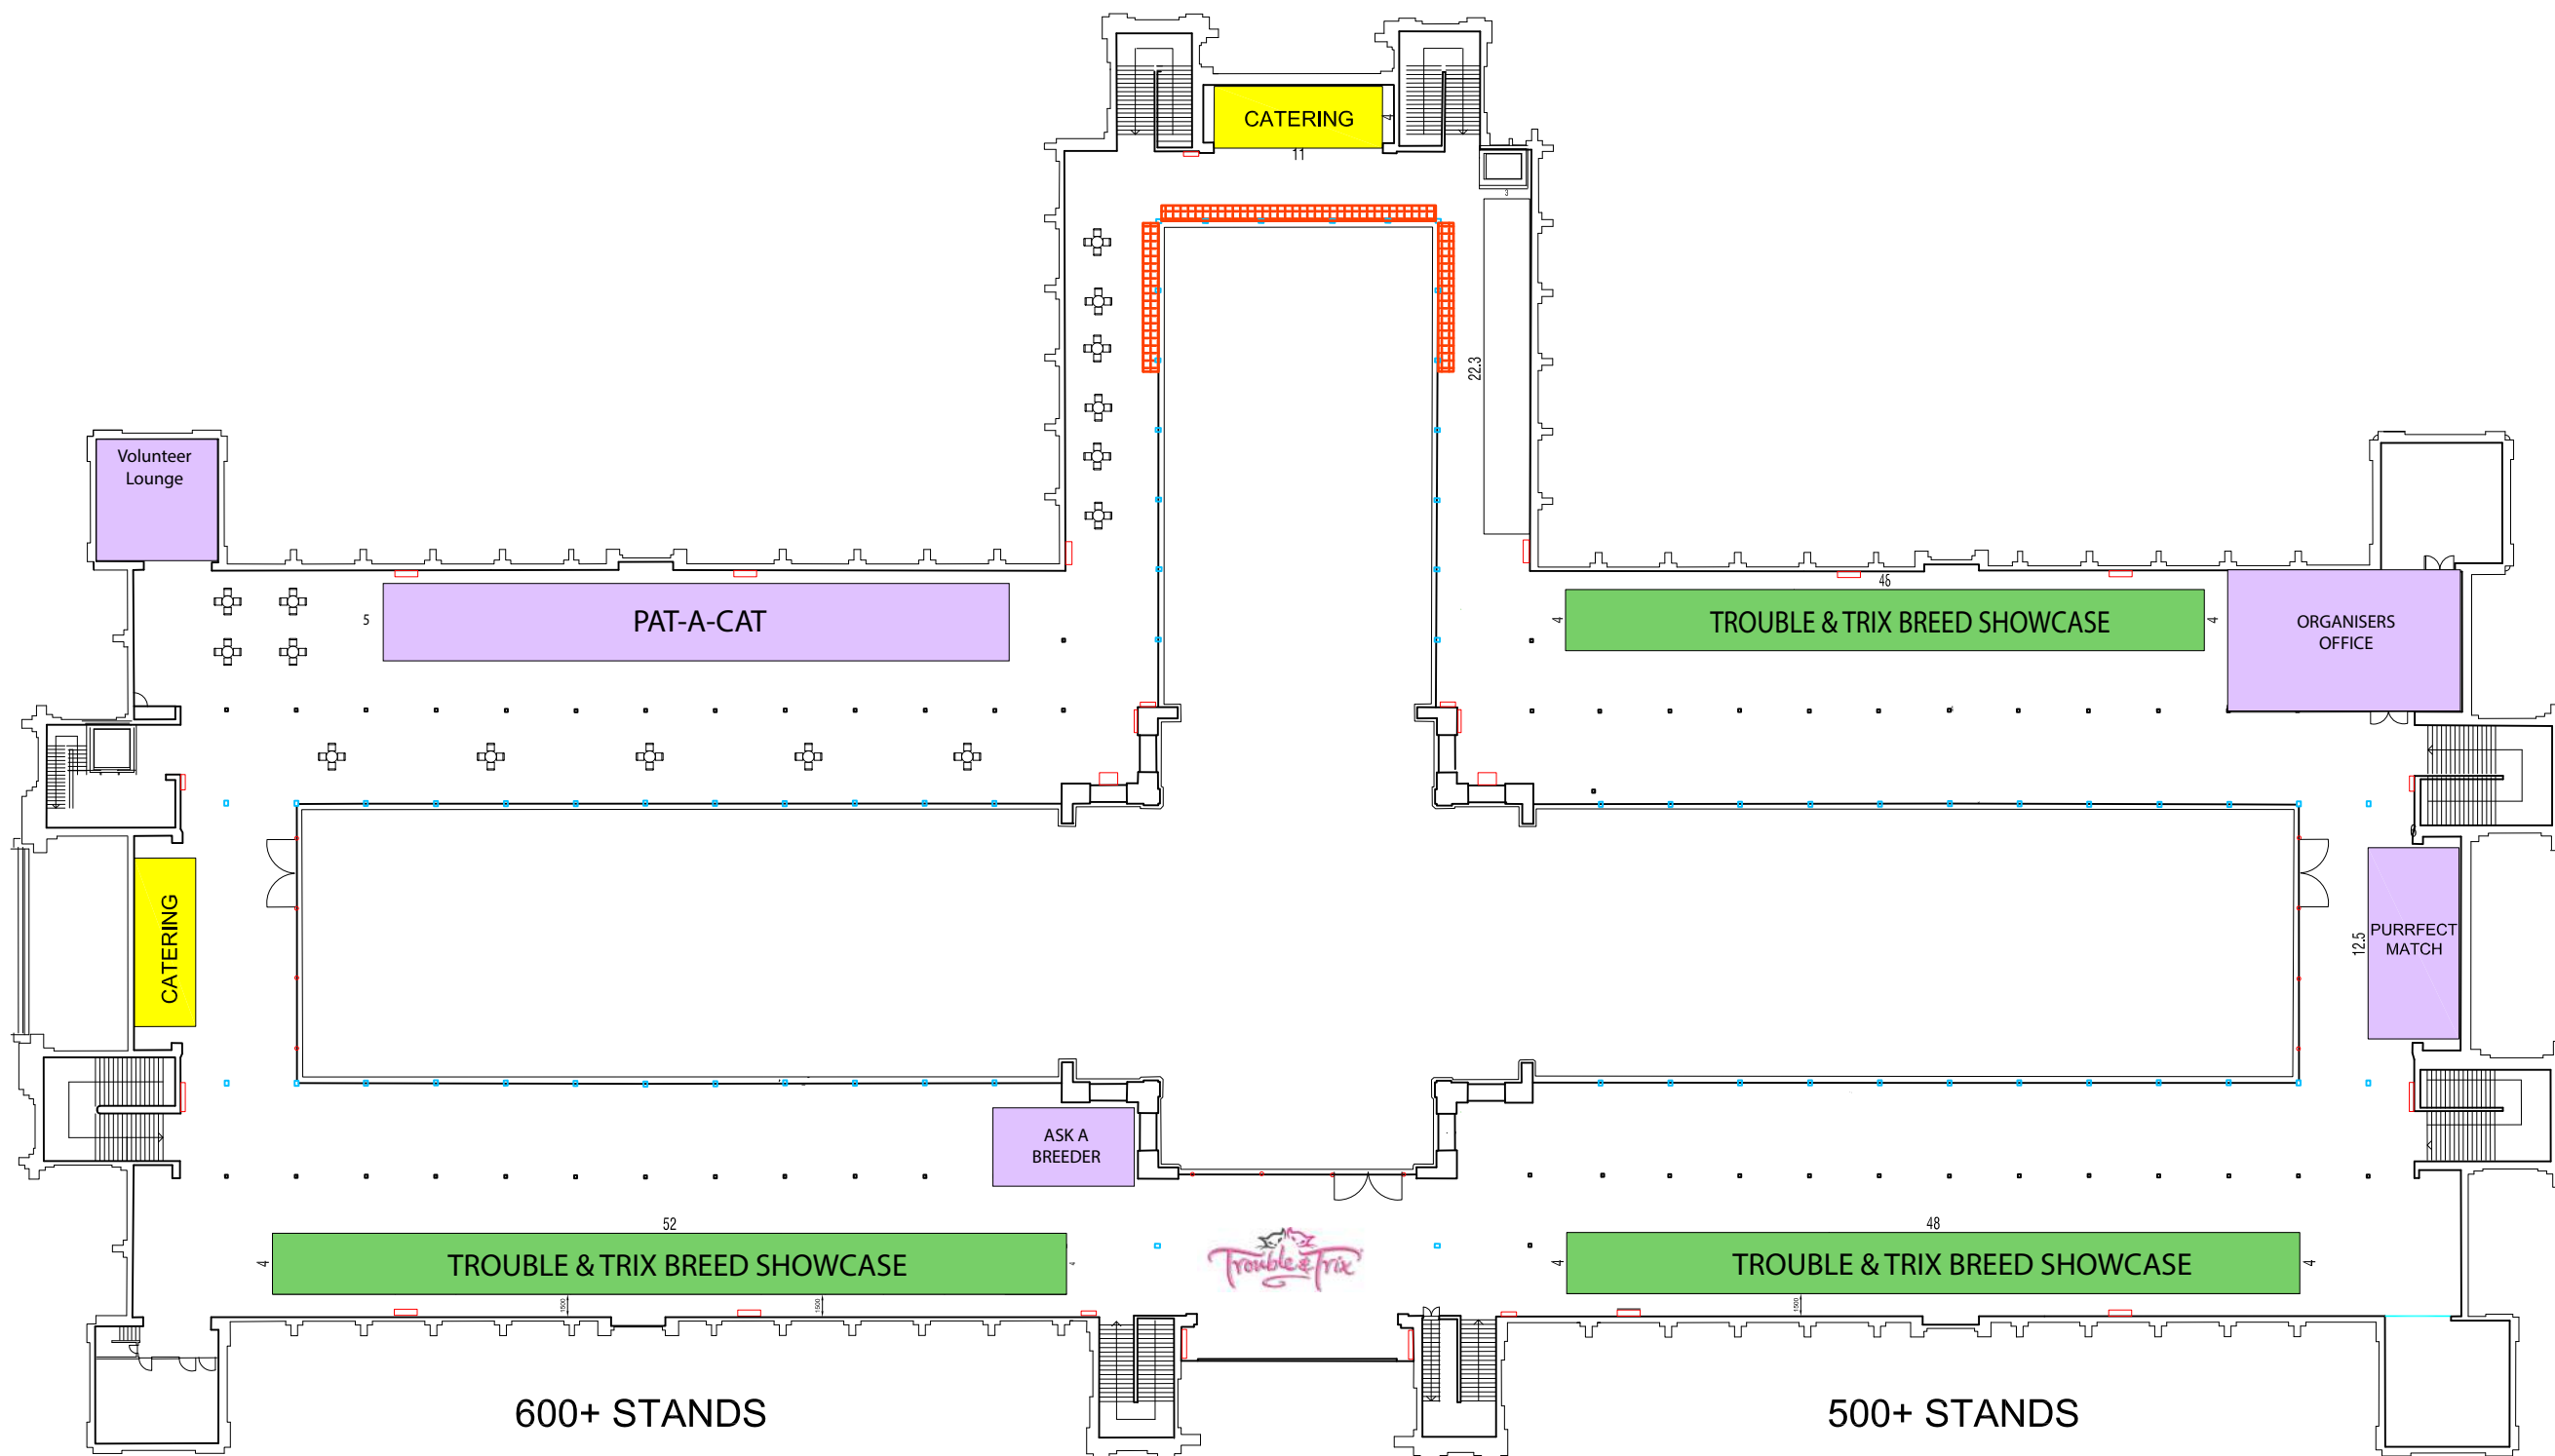

PLAN SUBJECT TO CHANGE IN THE BEST INTERESTS OF THE SHOW AT THE ORGANISER'S DISCRETION

LEGEND

- Breed Clubs
- Feature Areas
- Adoption Stands
- Stand Sold
- Stand On Hold

■ Please note pillar locations when booking stand

2019 SPONSORS & PARTNERS

GALLERY LEVEL Floor Plan date: 2 Sept 2019

ORGANISED BY:

EVENT
MANAGEMENT
INTERNATIONAL

Telephone: +61 3 9696 9961
Website: www.eventmi.com.au

2019 STAND PRICES Rate \$380 per square metre plus GST

PLAN SUBJECT TO CHANGE IN THE BEST INTERESTS OF THE SHOW AT THE ORGANISER'S DISCRETION

LEGEND

- Breed Clubs
- Feature Areas
- Adoption Stands
- Stand Sold
- Stand On Hold

 Please note pillar locations when booking stand