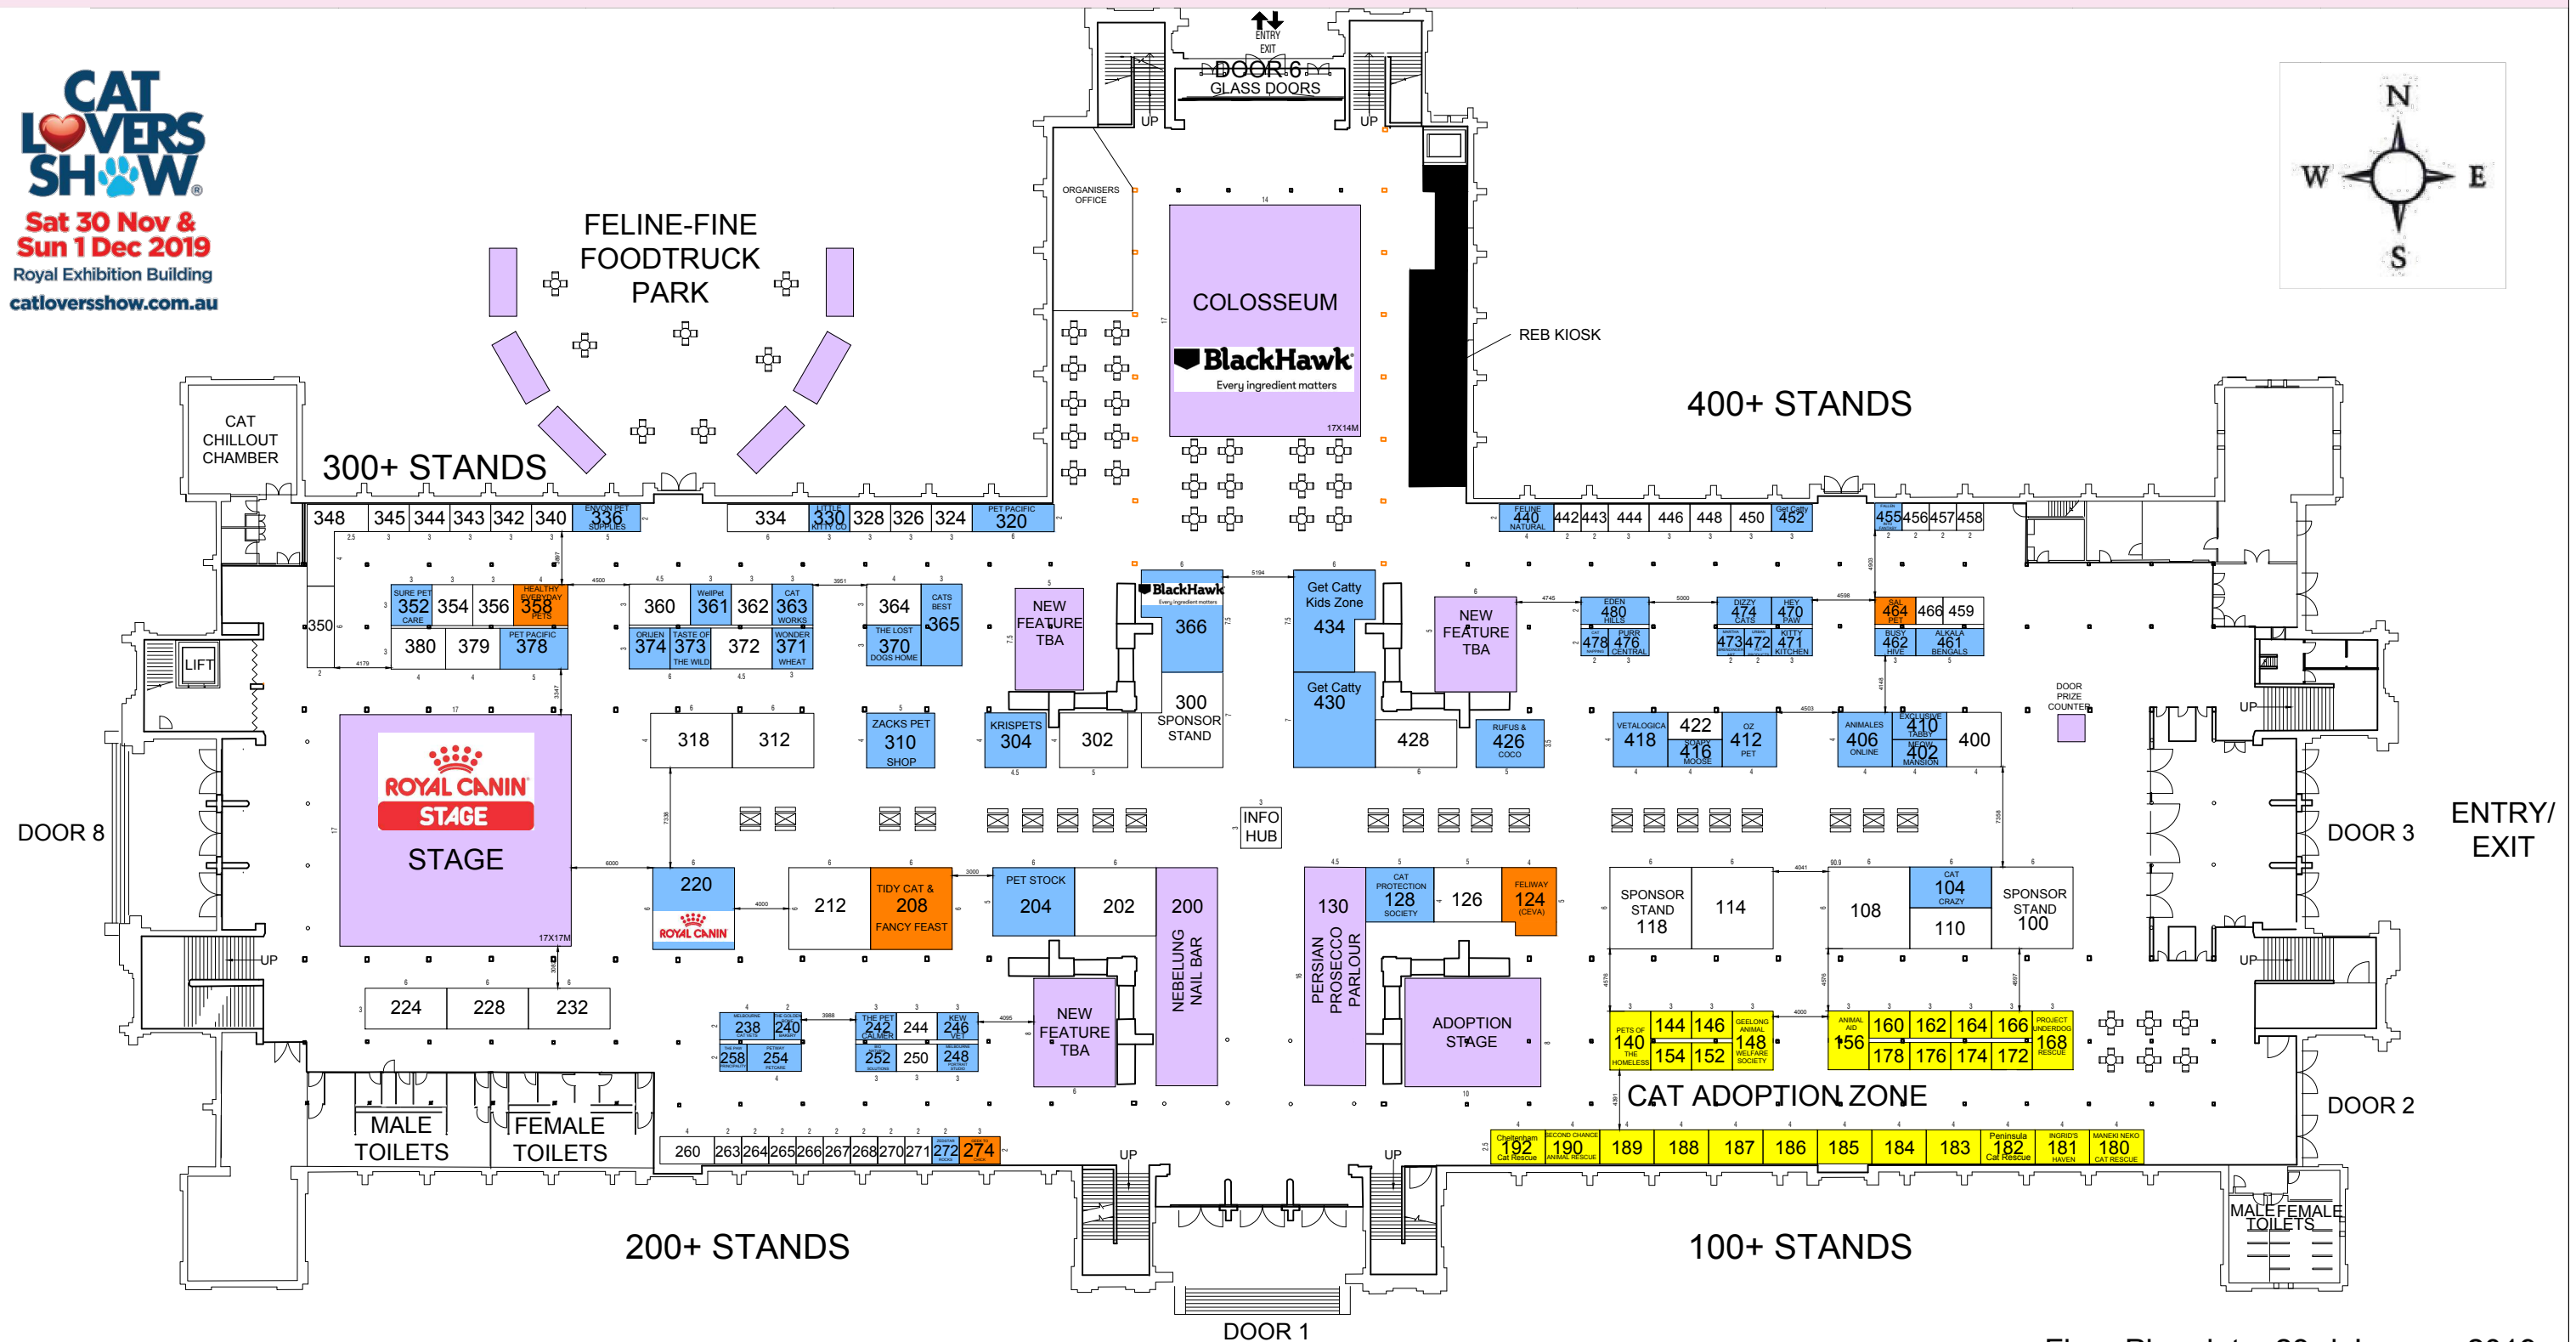

CAT LOVERS SHOW
Sat 30 Nov &
Sun 1 Dec 2019
Royal Exhibition Building
catloversshow.com.au

Floor Plan date: 23rd January 2019

ORGANISED BY:
EVENT MANAGEMENT INTERNATIONAL
Telephone: +61 3 9696 9961
Website: www.eventmi.com.au

2019 STAND PRICES Rate $380 per square metre plus GST

2m x 2m = $ 1,520 + GST	5m x 3m = $ 5,700 + GST
3m x 2m = $ 2,880 + GST	6m x 3m = $ 6,840 + GST
3m x 3m = $ 3,420 + GST	6m x 4m = $ 9,120 + GST
4.5m x 3m = $ 5,130 + GST	6m x 6m = $ 13,680 + GST

PLAN SUBJECT TO CHANGE IN THE BEST INTERESTS OF THE SHOW AT THE ORGANISER'S DISCRETION

1. **LEGEND**
2. = Breed Clubs
   - = Feature Areas
   - = Adoption Stands
   - = Stand Sold
   - = Stand On Hold
   - Please note pillar locations when booking stand

2019 SPONSORS & PARTNERS