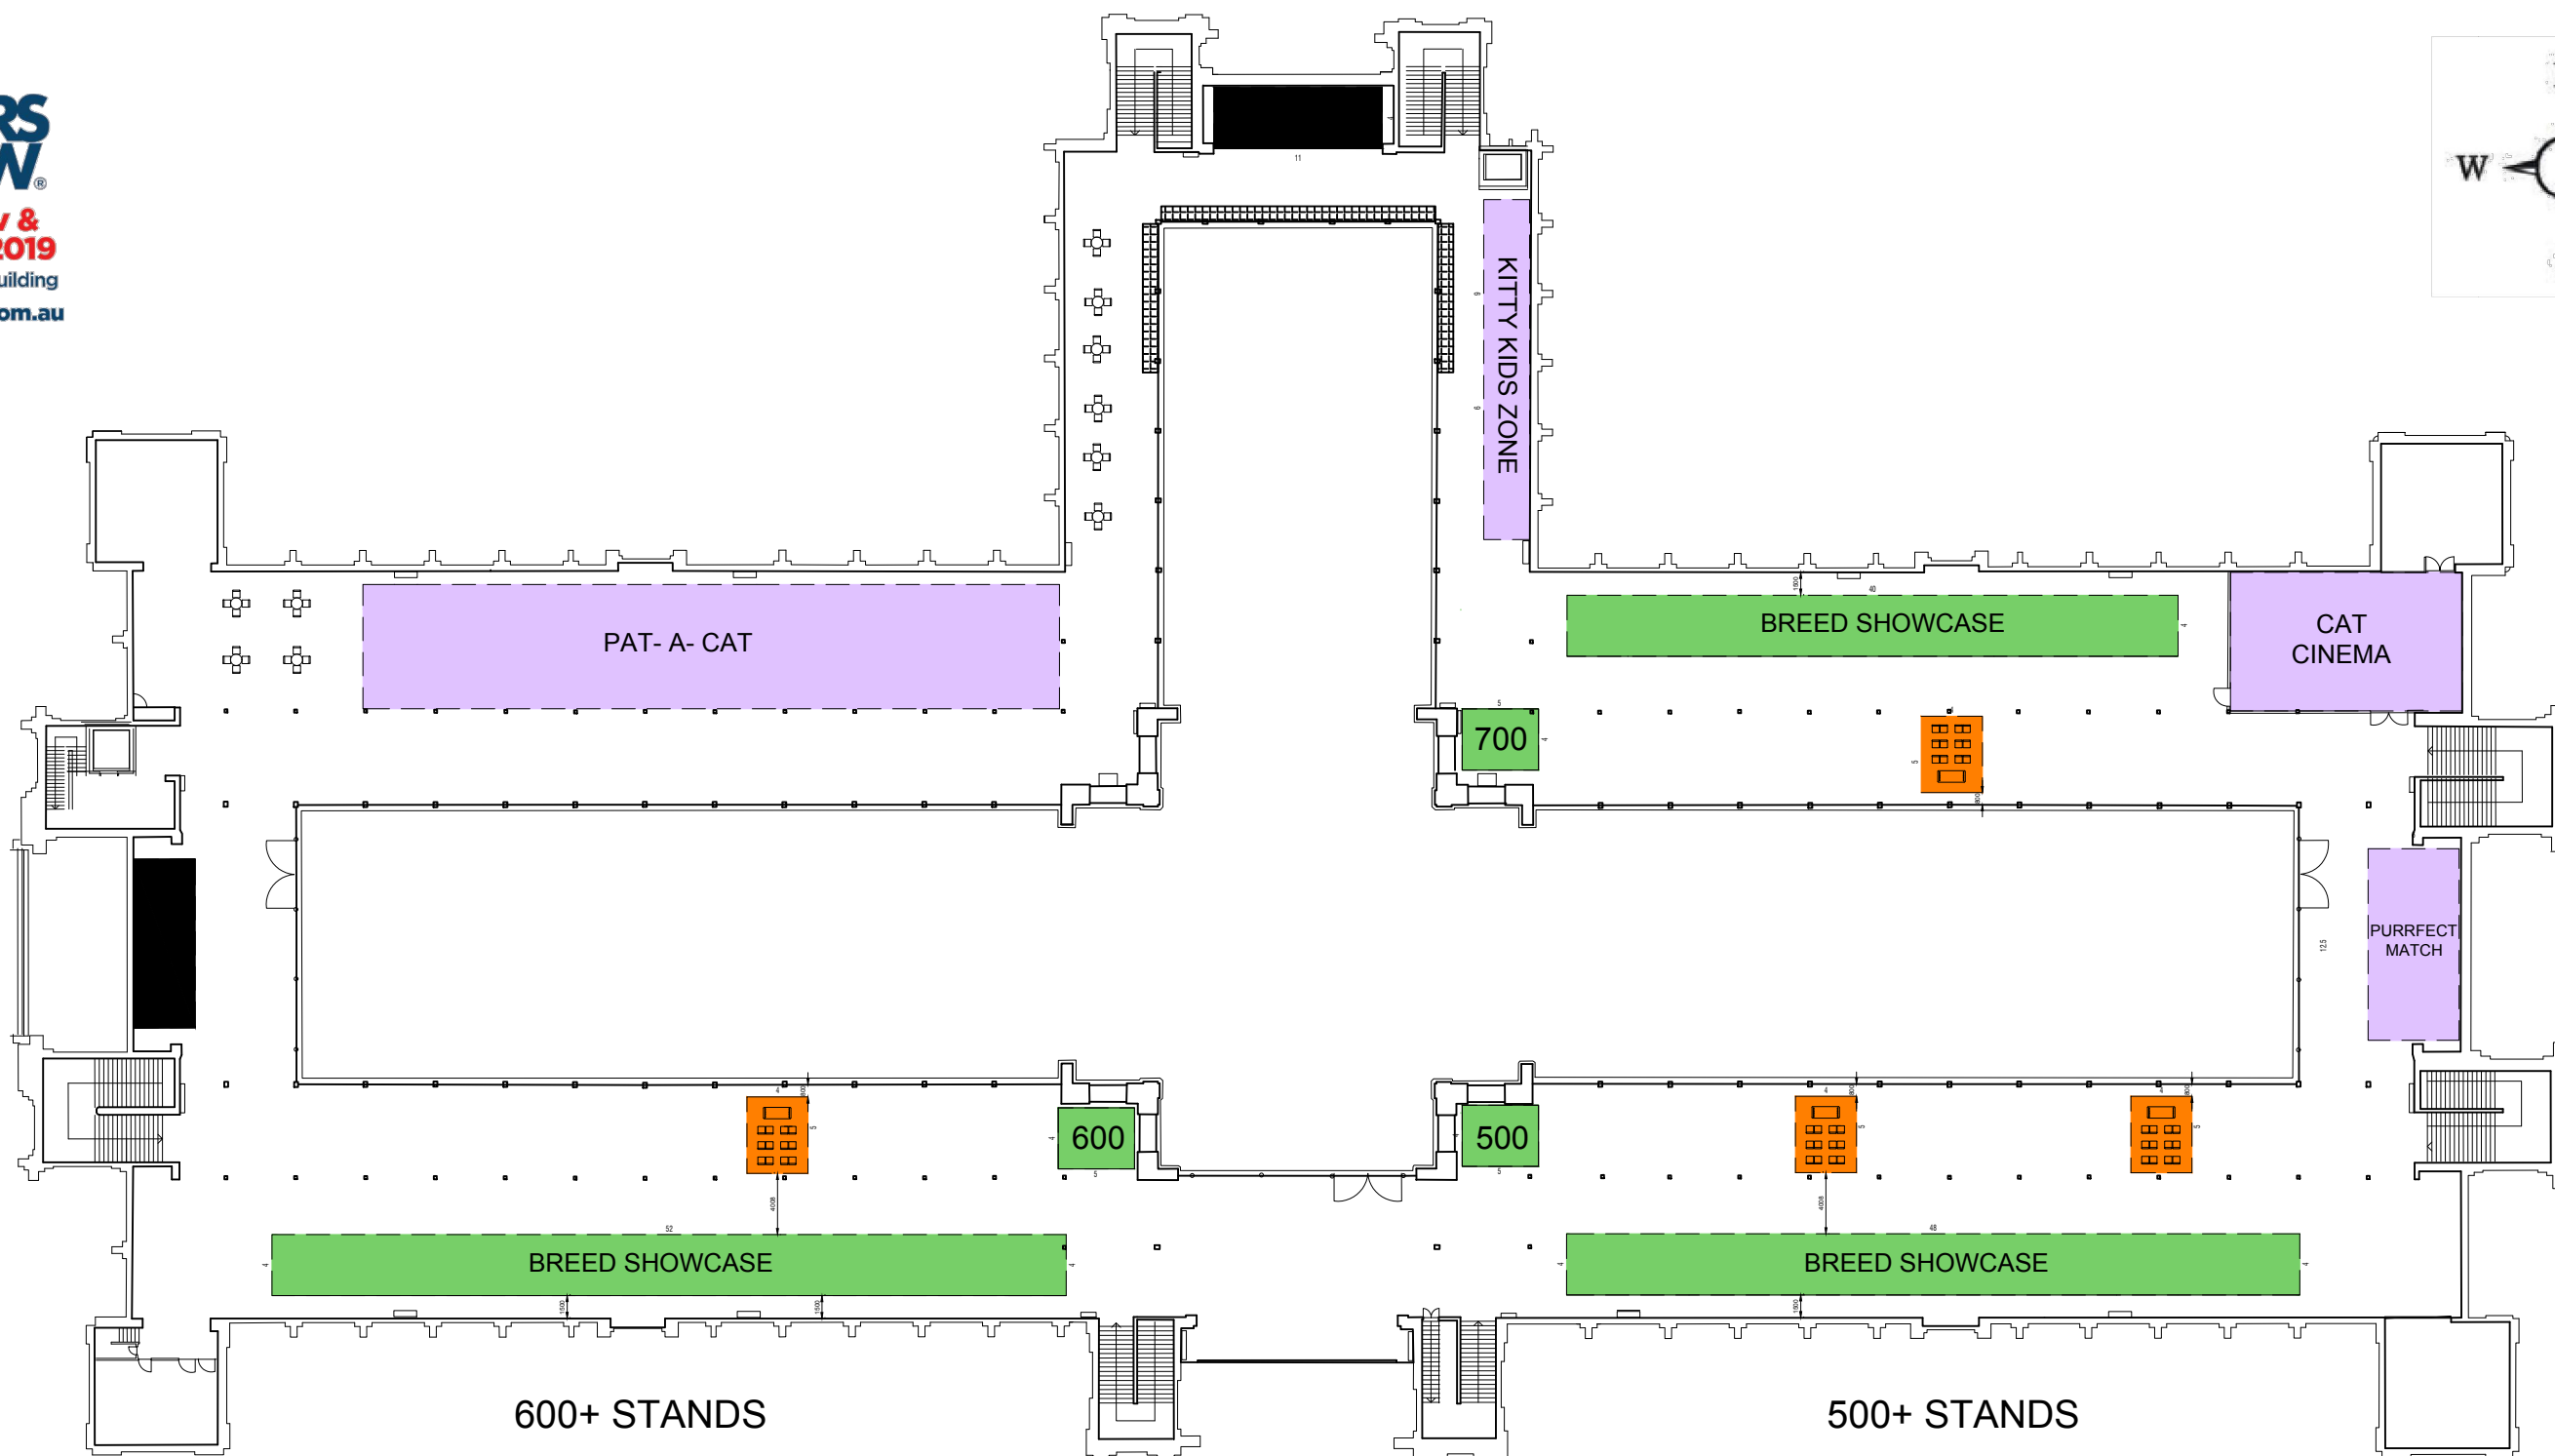

PLAN SUBJECT TO CHANGE IN THE BEST INTERESTS OF THE SHOW AT THE ORGANISER'S DISCRETION

- LEGEND**
- = Breed Clubs
 - = Feature Areas
 - = Adoption Stands
 - = Stand Sold
 - = Stand On Hold
 - Please note pillar locations when booking stand

2019 SPONSORS & PARTNERS

CAT LOVERS SHOW Melbourne Floor Plan 2019

CAT LOVERS SHOW
 Sat 30 Nov & Sun 1 Dec 2019
 Royal Exhibition Building
catloversshow.com.au

Floor Plan date: 23rd January 2019

ORGANISED BY:

PLAN SUBJECT TO CHANGE IN THE BEST INTERESTS OF THE SHOW AT THE ORGANISER'S DISCRETION

LEGEND

- = Breed Clubs
- = Feature Areas
- = Adoption Stands
- = Stand Sold
- = Stand On Hold

Please note pillar locations when booking stand